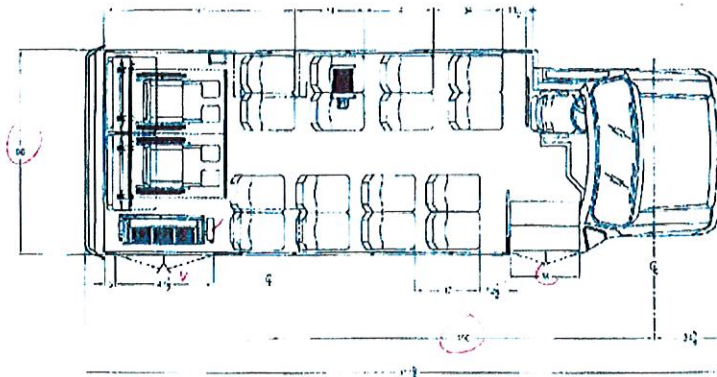

Creative Bus Sales

2019 Year Model

Stock Forest River Allstar Buses versus Forest River Glaval

- *Upgraded Braun-Larger 34"x54" Lift
- *Upgraded Driver's Seat-Shield FC Recliner
- *Front and Side Destination-Stock Unit Equipped
- *Deluxe AM/FM/CD Radio with 4 Speakers
- *PA System
- Electric Passenger Door
- All Passenger Seats-Mid High
- Grab Handles on 8 Isle Seats
- Camera System-Moblie DVR sytem 4 ch/D1 3g wifi cameras day & night vision IR
- Mic quick connect hard drive
- Hard drive with reader MDC wifi data dispatching
- 6.5 coaxial speakers pioneer
- Vinyl wrap and graphics El Aguila Rural Transit
- Painted Lower Skirts-White
- Street Side Exhaust
- Side Door Slide Out Battery Box
- Battery Back-Up for the DVR Lift Gate
- Added Additional Logo to the Front and Rear of the Bus

*****Delivery to Webb County-Delivery in 30 days or less from date of PO*****

Total Bus Pricing $87,713.50

QTY 1 Total Order Price $87,713..50

Jeff Johnson, Regional Sales Manager
512-202-2920 or 512-750-6115
jjohnson@creativebussales.com