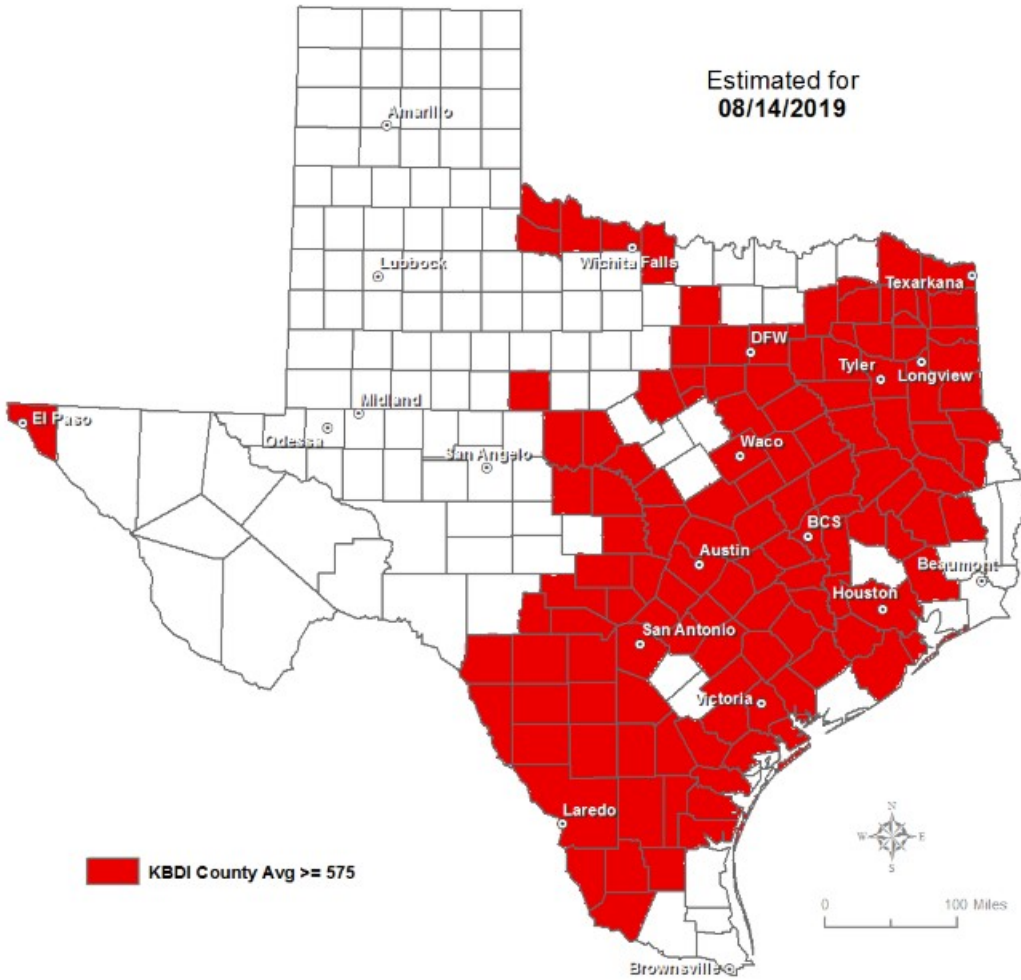

Keetch-Byram Drought Index

(County Average Value)

Estimated for
08/14/2019

TEXAS A&M
AGRI LIFE
RESEARCH

Produced by TAMU Spatial Sciences Laboratory
in partnership with Texas A&M Forest Service

TEXAS A&M
FOREST SERVICE

County Average Map for KBDI equal or greater than 575 - [Download](#)