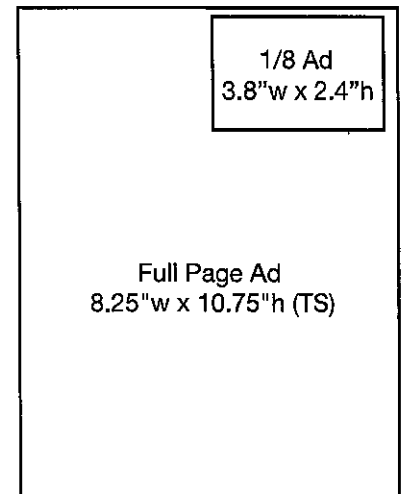

| Unit/ Position | Rate | Dimensions |
|-------------------------------------|---------|---|
| Back Page | \$2,695 | Full Page 8.25"w x 10.75"h (TS) Allow 1/2" from trim size (TS) |
| Pages inside covers (2, 3, 42 & 43) | \$2,395 | Same as above |
| All other full pages | \$1,925 | Same as above |
| 2/3 Vertical | \$1,525 | 4.6"w x 9.75"h |
| Half Page Horizontal | \$1,325 | 7.25"w x 4.8"h |
| 1/3 Vertical • 1/3 Square | \$960 | 2.5"w x 9.775"h • 4.6"w x 4.8"h |
| Double Junior Ad | \$750 | 4.6"w x 2.3"h |
| Junior Ad | \$525 | 2.35"w x 2.5"h |

Rates and Unit Sizes - All advertisements must be in full color.

ByGeorge! Dining and Lodging Section

| Unit/ Position | Rate | Dimensions |
|----------------|---------|---|
| Full Page Ad | \$1,700 | 8.25"w x 10.75"h (TS) Allow 1/2" from trim size (TS) |
| 1/8 Ad | \$500 | 3.8"w x 2.4"h |