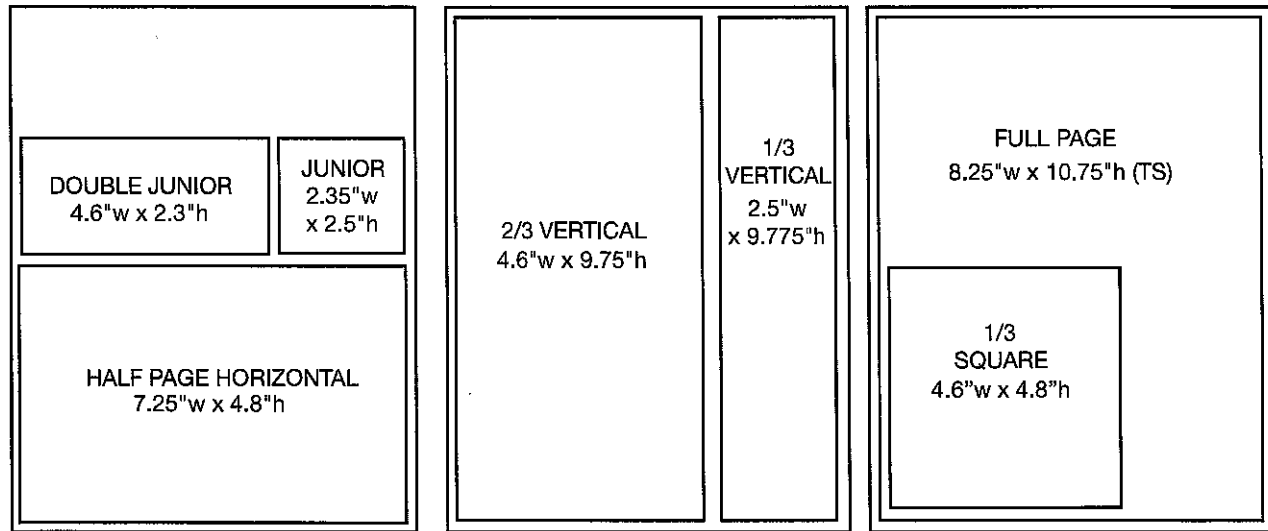

| Unit/ Position | Rate | Dimensions |
|-------------------------------------|---------|---|
| Back Page | \$2,695 | Full Page 8.25"w x 10.75"h (TS) Allow 1/2" from trim size (TS) |
| Pages inside covers (2, 3, 42 & 43) | \$2,395 | Same as above |
| All other full pages | \$1,925 | Same as above |
| 2/3 Vertical | \$1,525 | 4.6"w x 9.75"h |
| Half Page Horizontal | \$1,325 | 7.25"w x 4.8"h |
| 1/3 Vertical • 1/3 Square | \$960 | 2.5"w x 9.775"h • 4.6"w x 4.8"h |
| Double Junior Ad | \$750 | 4.6"w x 2.3"h |
| Junior Ad | \$525 | 2.35"w x 2.5"h |

Rates and Unit Sizes - All advertisements must be in full color.

ByGeorge! Dining and Lodging Section

| Unit/ Position | Rate | Dimensions |
|----------------|---------|---|
| Full Page Ad | \$1,700 | 8.25"w x 10.75"h (TS) Allow 1/2" from trim size (TS) |
| 1/8 Ad | \$500 | 3.8"w x 2.4"h |