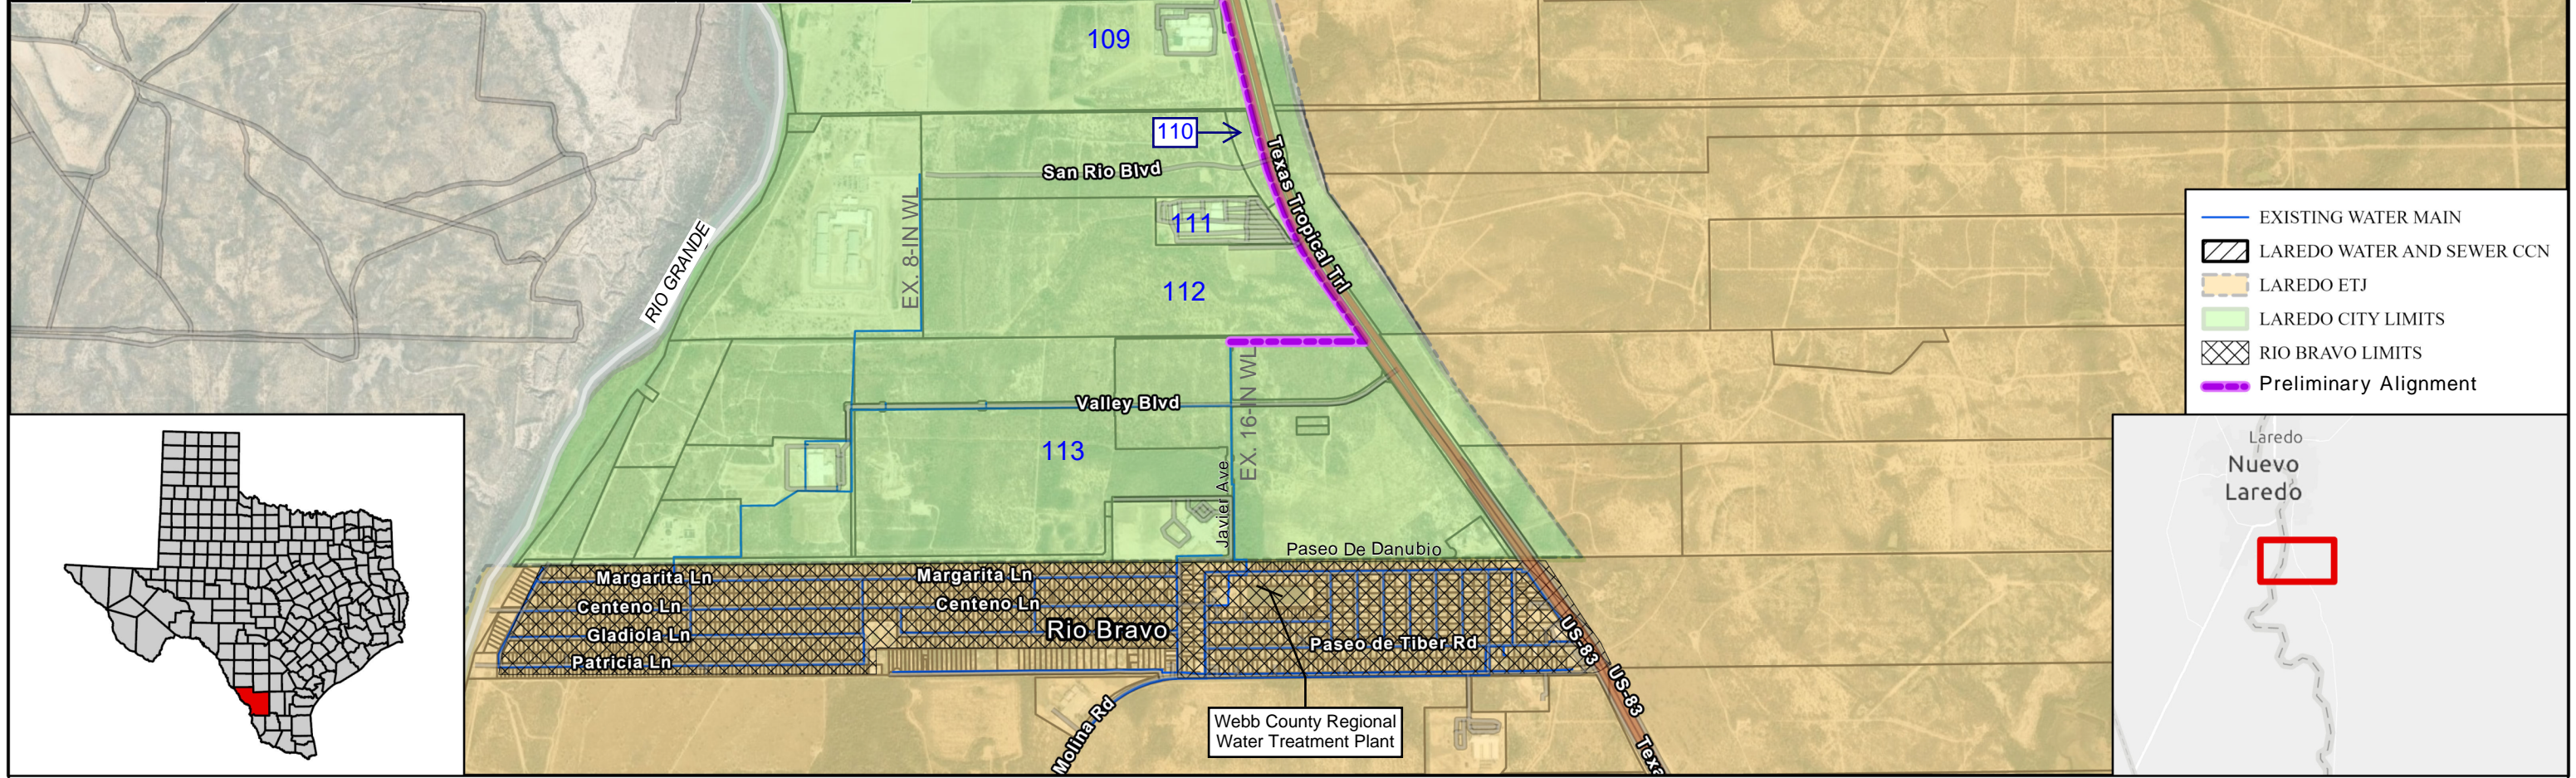

- EXISTING WATER MAIN
- LAREDO WATER AND SEWER CCN
- LAREDO ETJ
- LAREDO CITY LIMITS
- RIO BRAVO LIMITS
- Preliminary Alignment

**WEBB COUNTY  
ARPA WATERLINE EXTENSION  
Preliminary Alignment**