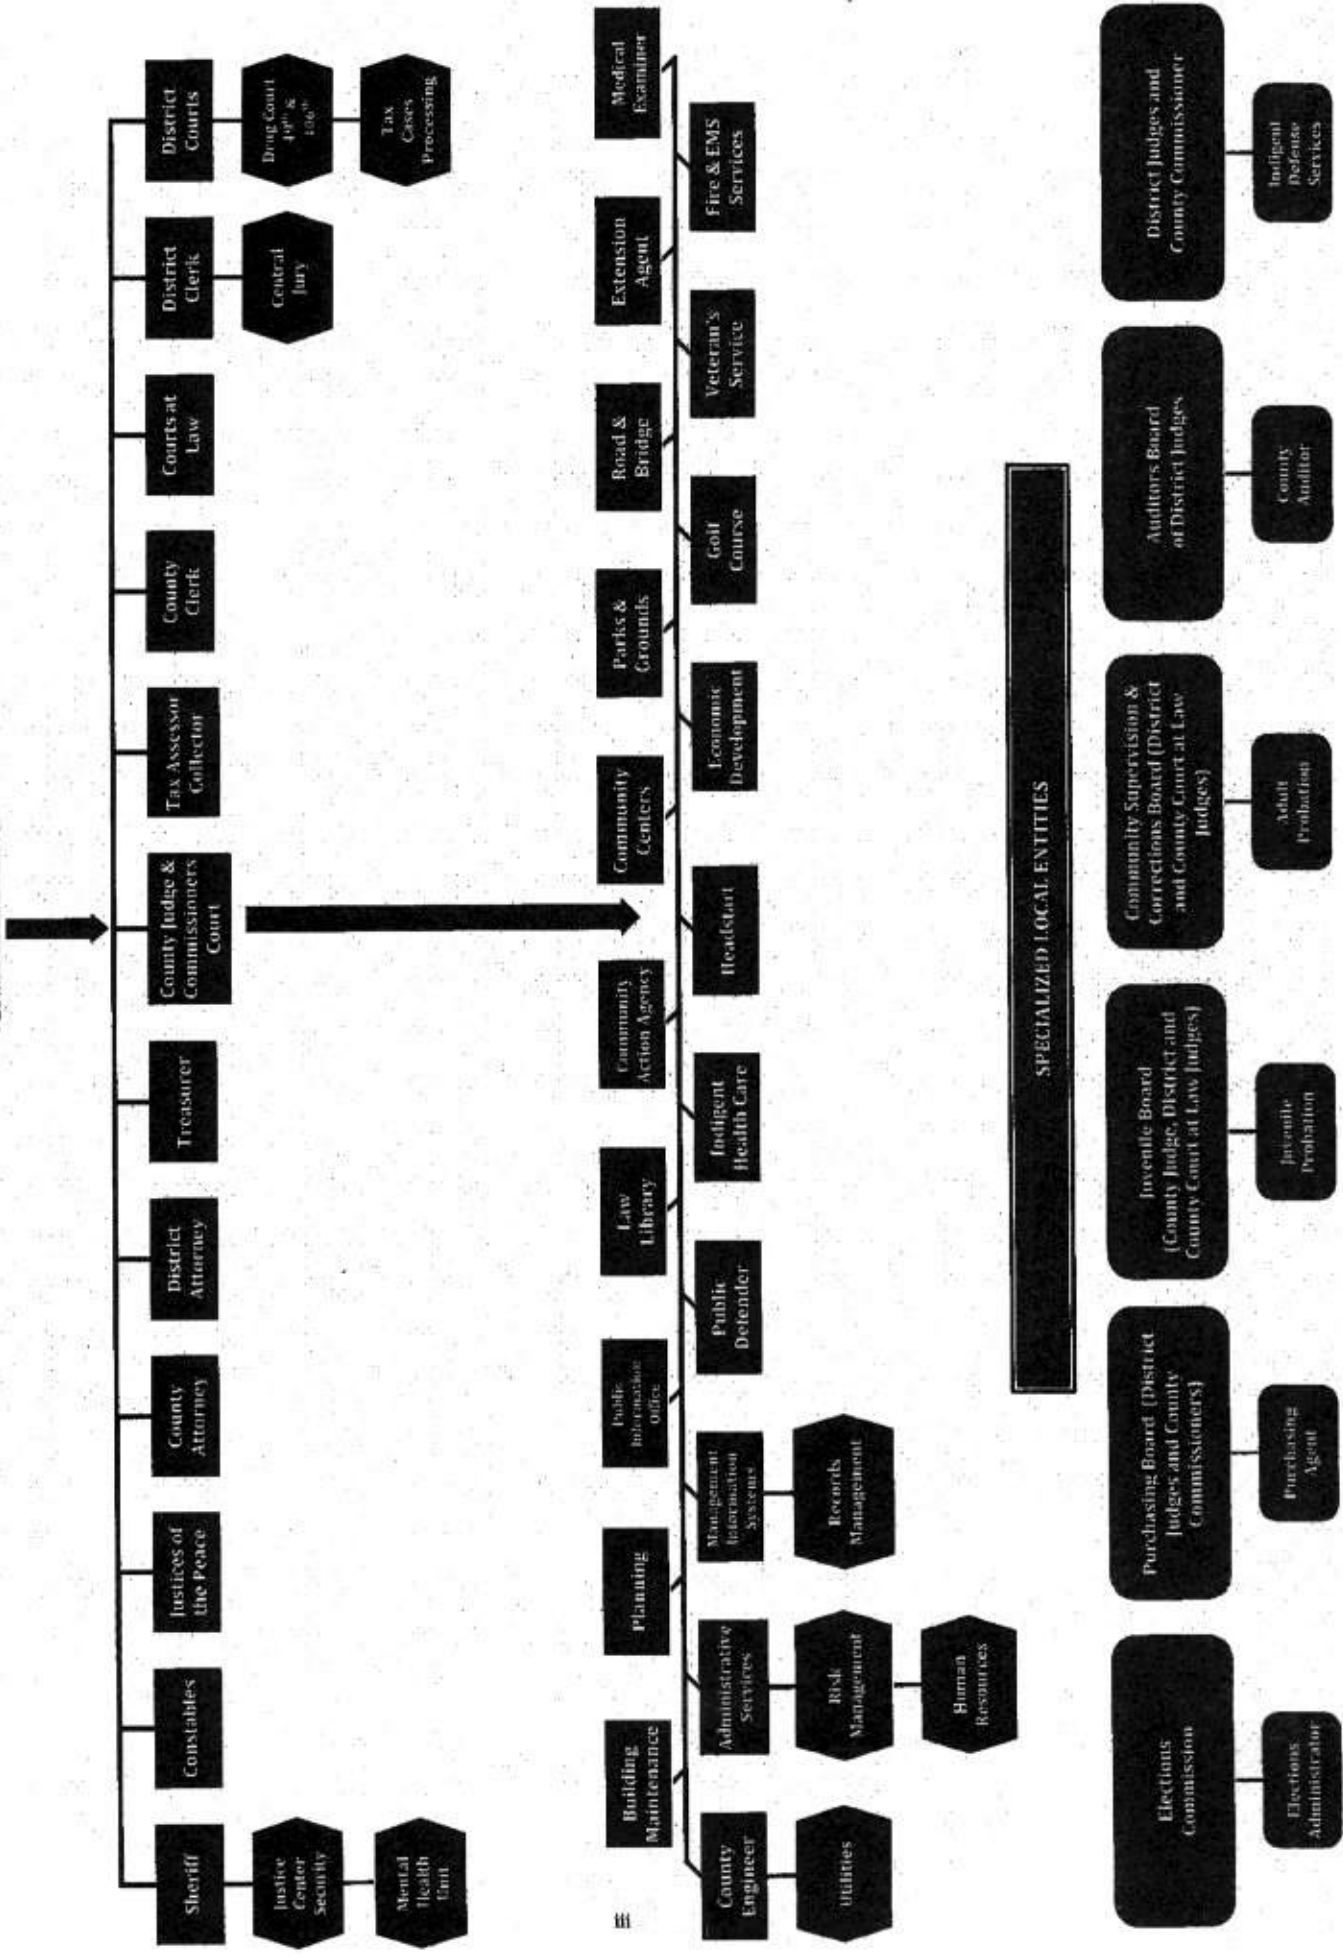

11-10-2014
 From: Mr. Medford item #15

Webb County Voters

SPECIALIZED LOCAL ENTITIES

Priority County Services Departments

Engineering (Utilities) Building Maintenance (Parks & Grounds) Road & Bridge (Garbage & Refuse) Planning